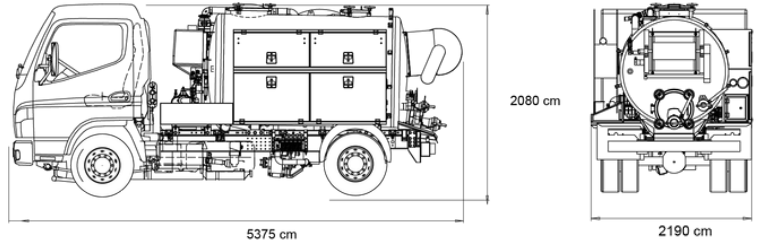

Low Combi / Combi Basic

5.40m x 1.75m x 2.08m

Advance Pro

5.40m x 1.75m x 2.08m

EQUIPMENT FEATURES

COMBI BASIC

ADVANCE PRO

	COMBI BASIC	ADVANCE PRO
TANK	Stainless steel, 2600L capacity with manholes	Stainless steel, 2600L capacity with manholes
COMPARTMENTS	800L clean water/1800L sludge with by-pass	800L clean water/1800L sludge with by-pass
PRESSURE PUMP	150 bar-70/90L min with flow regulator and safety valve	150 bar-70/90L / min with flow regulator and safety valve
VACUUM PUMP / DEPRESSOR	Jurop PN40 or Battioni Pagani MEC 4000H	Jurop PN40 or Battioni Pagani MEC 4000H
BACK REEL	Hydraulic with a high pressure hose	Stainless steel hydraulic with hose guide
SIDE SUCTION REEL	Not included	Hydraulic in reinforced aluminum
REMOTE CONTROL	High-range with an amplifier and an antenna	High-range with an amplifier and an antenna